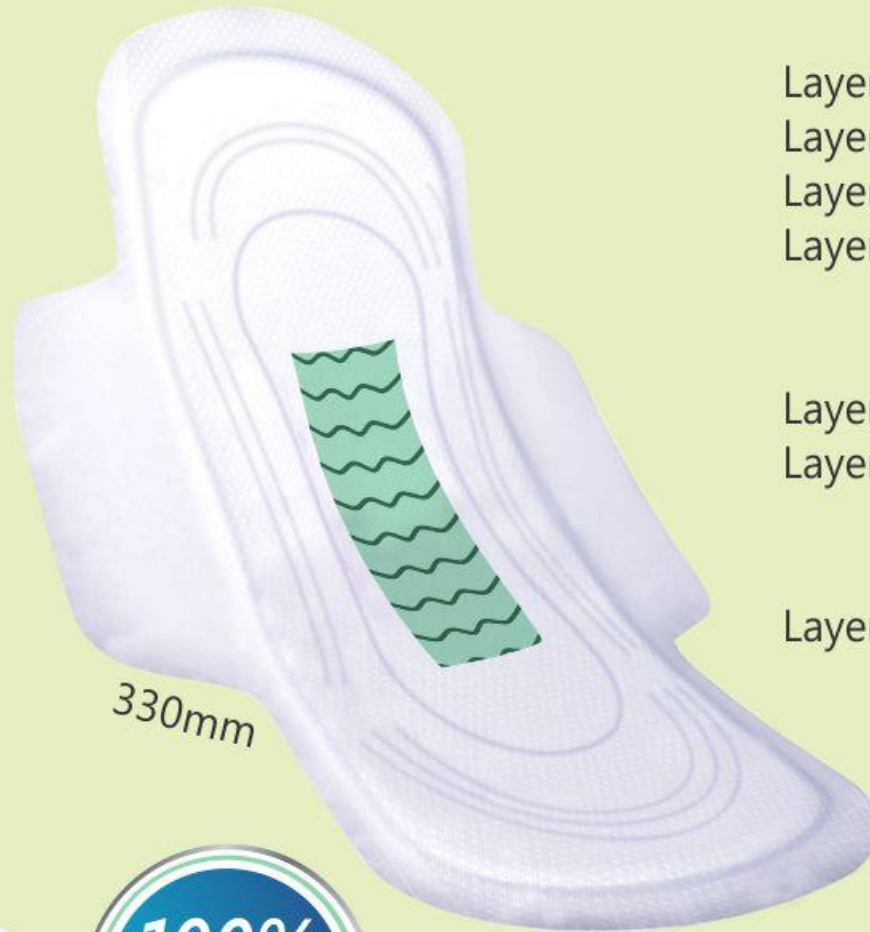

KEY SOUL

Experience the confidence...

Wings that wrap the pad securely around your panty so you do not worry about side leakage.

Super Absorb Design
Raised Center with Deep Channels that give superior protection

With ADL & Gel Technology

Ultra Thin
SANITARY NAPKINS

- ✔ Cottony Soft Layer
- ✔ ADL Technology
- ✔ Breathable Sheet
- ✔ Biodegradable Fluff Pulp
- ✔ UV Treated
- ✔ Gel Technology
- ✔ With Wings

Superior absorption &
Comfort all Day and night

Safe and long
7 layers and Anion strip

FREEDOM FROM 5 PROBLEMS

- Wet Feeling
- Infection
- Odour
- Rashes
- Frequent Pad Change

Cottony
Soft

Rash
Free

Long
Lasting

More
Absorption

KEY SOUL

Experience the confidence...

SAFE AND LONG

330mm

- Layer 1 : Topsheet - cottony soft cotton surface
- Layer 2 : Woven cloth anion chip
- Layer 3 : Airlaid paper (Tissue paper)
- Layer 4 : Safe super absorbent polymer
(Effectively blocks the water more than ten times, keep dry)
- Layer 5 : Breathable leak-proof bottom layer
- Layer 6 : Adhesive glue release paper
(Specially designed back adhesive which conforms to human ergonomics)
- Layer 7 : Back film release paper